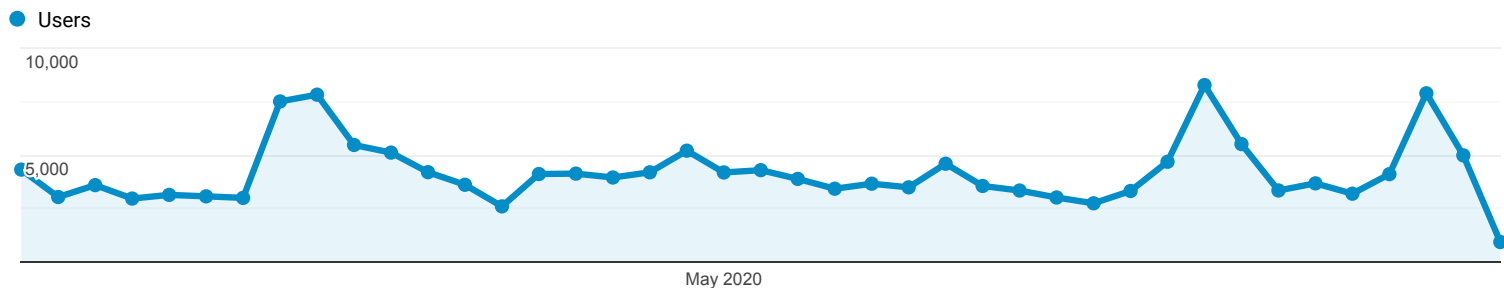

Audience Overview

Apr 12, 2020 - May 22, 2020

All Users
100.00% Users

Overview

■ New Visitor ■ Returning Visitor

Language	Users	% Users
1. hr-hr	36,232	50.27%
2. hr	8,425	11.69%
3. en-us	7,649	10.61%
4. en-gb	3,885	5.39%
5. sr-rs	3,881	5.38%
6. sr	3,570	4.95%
7. de-de	1,254	1.74%
8. sl-si	775	1.08%
9. el-gr	749	1.04%
10. hr-ba	667	0.93%