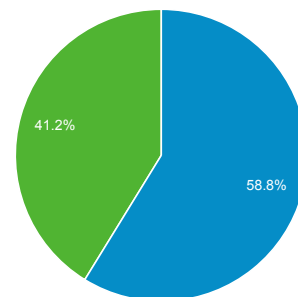

Audience Overview

Apr 12, 2020 - May 22, 2020

All Users
100.00% Users

Overview

■ New Visitor ■ Returning Visitor

Language	Users	% Users
1. hr-hr	36,232	50.27%
2. hr	8,425	11.69%
3. en-us	7,649	10.61%
4. en-gb	3,885	5.39%
5. sr-rs	3,881	5.38%
6. sr	3,570	4.95%
7. de-de	1,254	1.74%
8. sl-si	775	1.08%
9. el-gr	749	1.04%
10. hr-ba	667	0.93%