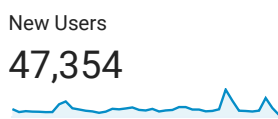

Audience Overview

Apr 12, 2020 - May 22, 2020

All Users
100.00% Users

Overview

■ New Visitor ■ Returning Visitor

Language	Users	% Users
1. hr-hr	36,232	50.27%
2. hr	8,425	11.69%
3. en-us	7,649	10.61%
4. en-gb	3,885	5.39%
5. sr-rs	3,881	5.38%
6. sr	3,570	4.95%
7. de-de	1,254	1.74%
8. sl-si	775	1.08%
9. el-gr	749	1.04%
10. hr-ba	667	0.93%