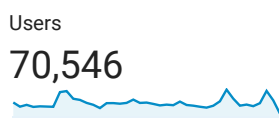

Audience Overview

Apr 12, 2020 - May 22, 2020

All Users
100.00% Users

Overview

■ New Visitor ■ Returning Visitor

Language	Users	% Users
1. hr-hr	36,232	50.27%
2. hr	8,425	11.69%
3. en-us	7,649	10.61%
4. en-gb	3,885	5.39%
5. sr-rs	3,881	5.38%
6. sr	3,570	4.95%
7. de-de	1,254	1.74%
8. sl-si	775	1.08%
9. el-gr	749	1.04%
10. hr-ba	667	0.93%